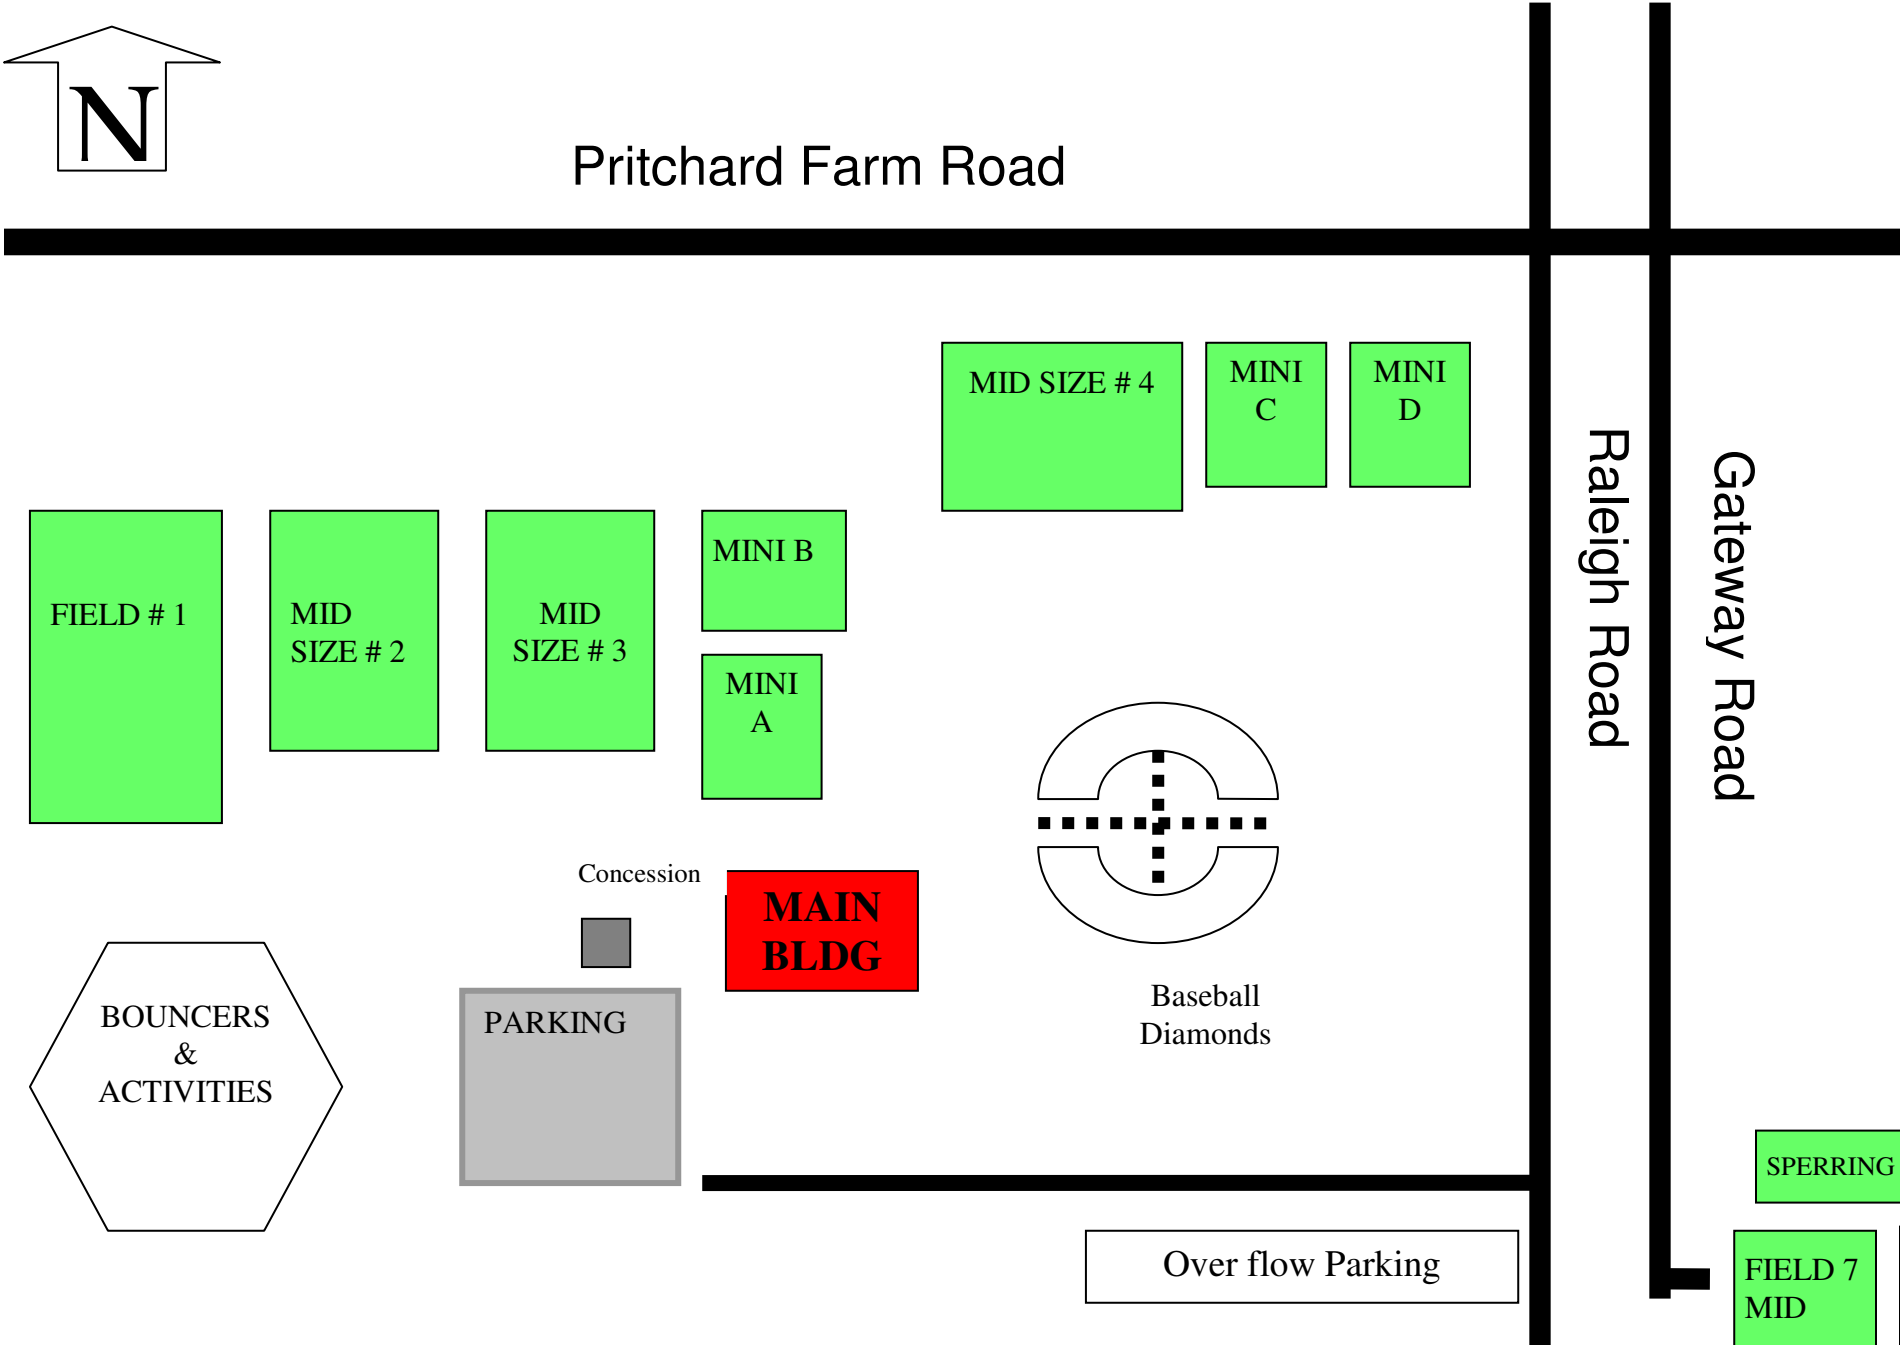

Pritchard Farm Road

Raleigh Road

Gateway Road

FIELD # 1

MID SIZE # 2

MID SIZE # 3

MINI B

MINI A

MID SIZE # 4

MINI C

MINI D

Concession

**MAIN BLDG**

Baseball Diamonds

BOUNCERS & ACTIVITIES

PARKING

Over flow Parking

SPERRING GARDENS

FIELD 7 MID

FIELD 9

FIELD 8 MID

FIELD 10

**EAST ST. PAUL RECREATION COMPLEX**